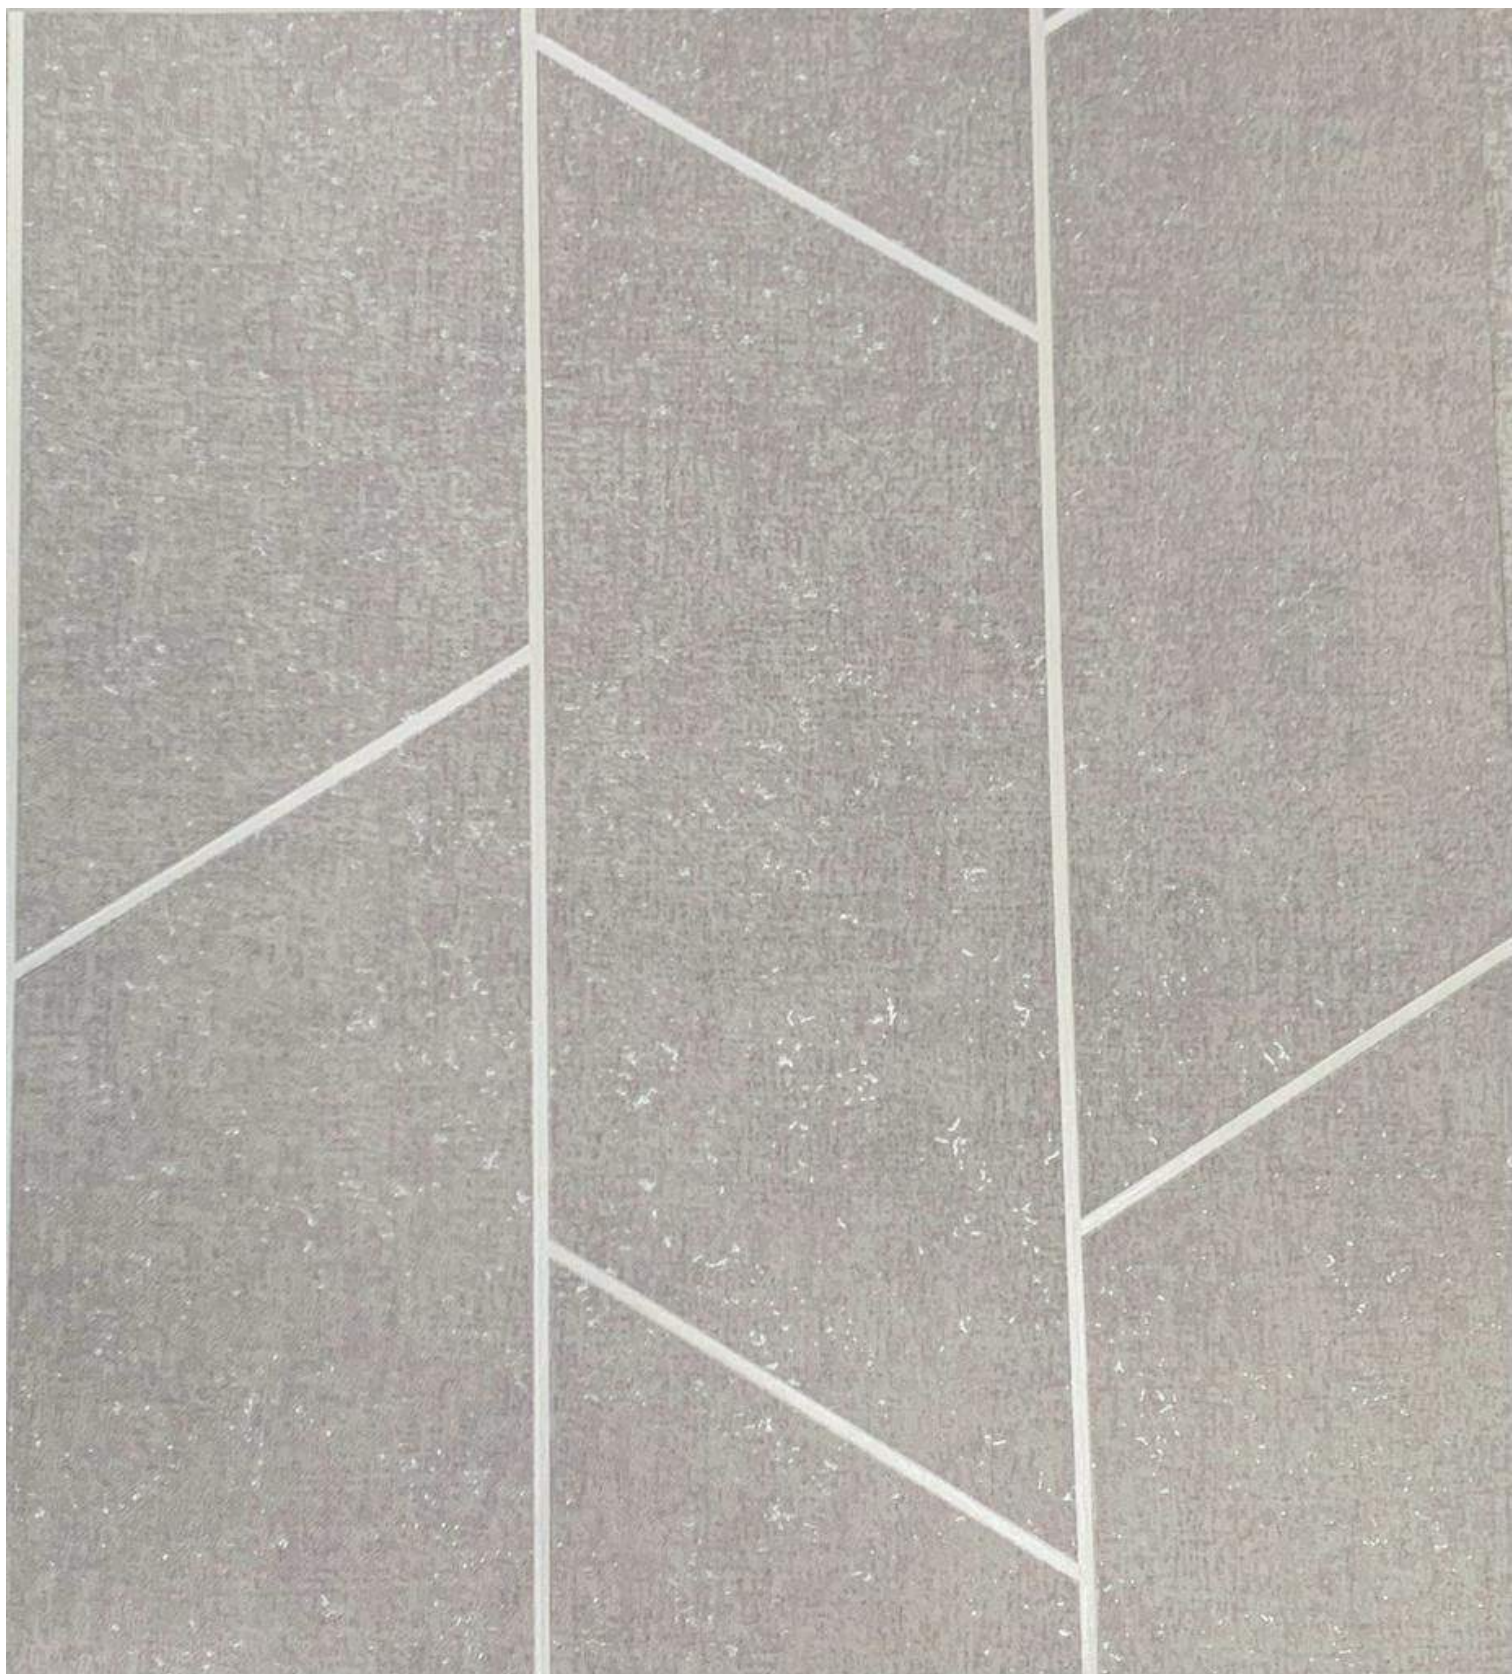

BAUHAUS INDUSTRIAL TREND

The industrial trend is also still in demand and is brought to the walls by high-gloss metallic surface patterns in copper, rose gold, gold, silver, anthracite, blue and dove.

The golden touches to the blue-black wall-covering bring elegance and luxury to adorn your walls. No matter whether you choose deep colours or creamy, natural tones – with the shiny, metallic patterns, the geometical wallpaper is always an eye-catcher. Transform an ordinary room into a warm and welcoming space.