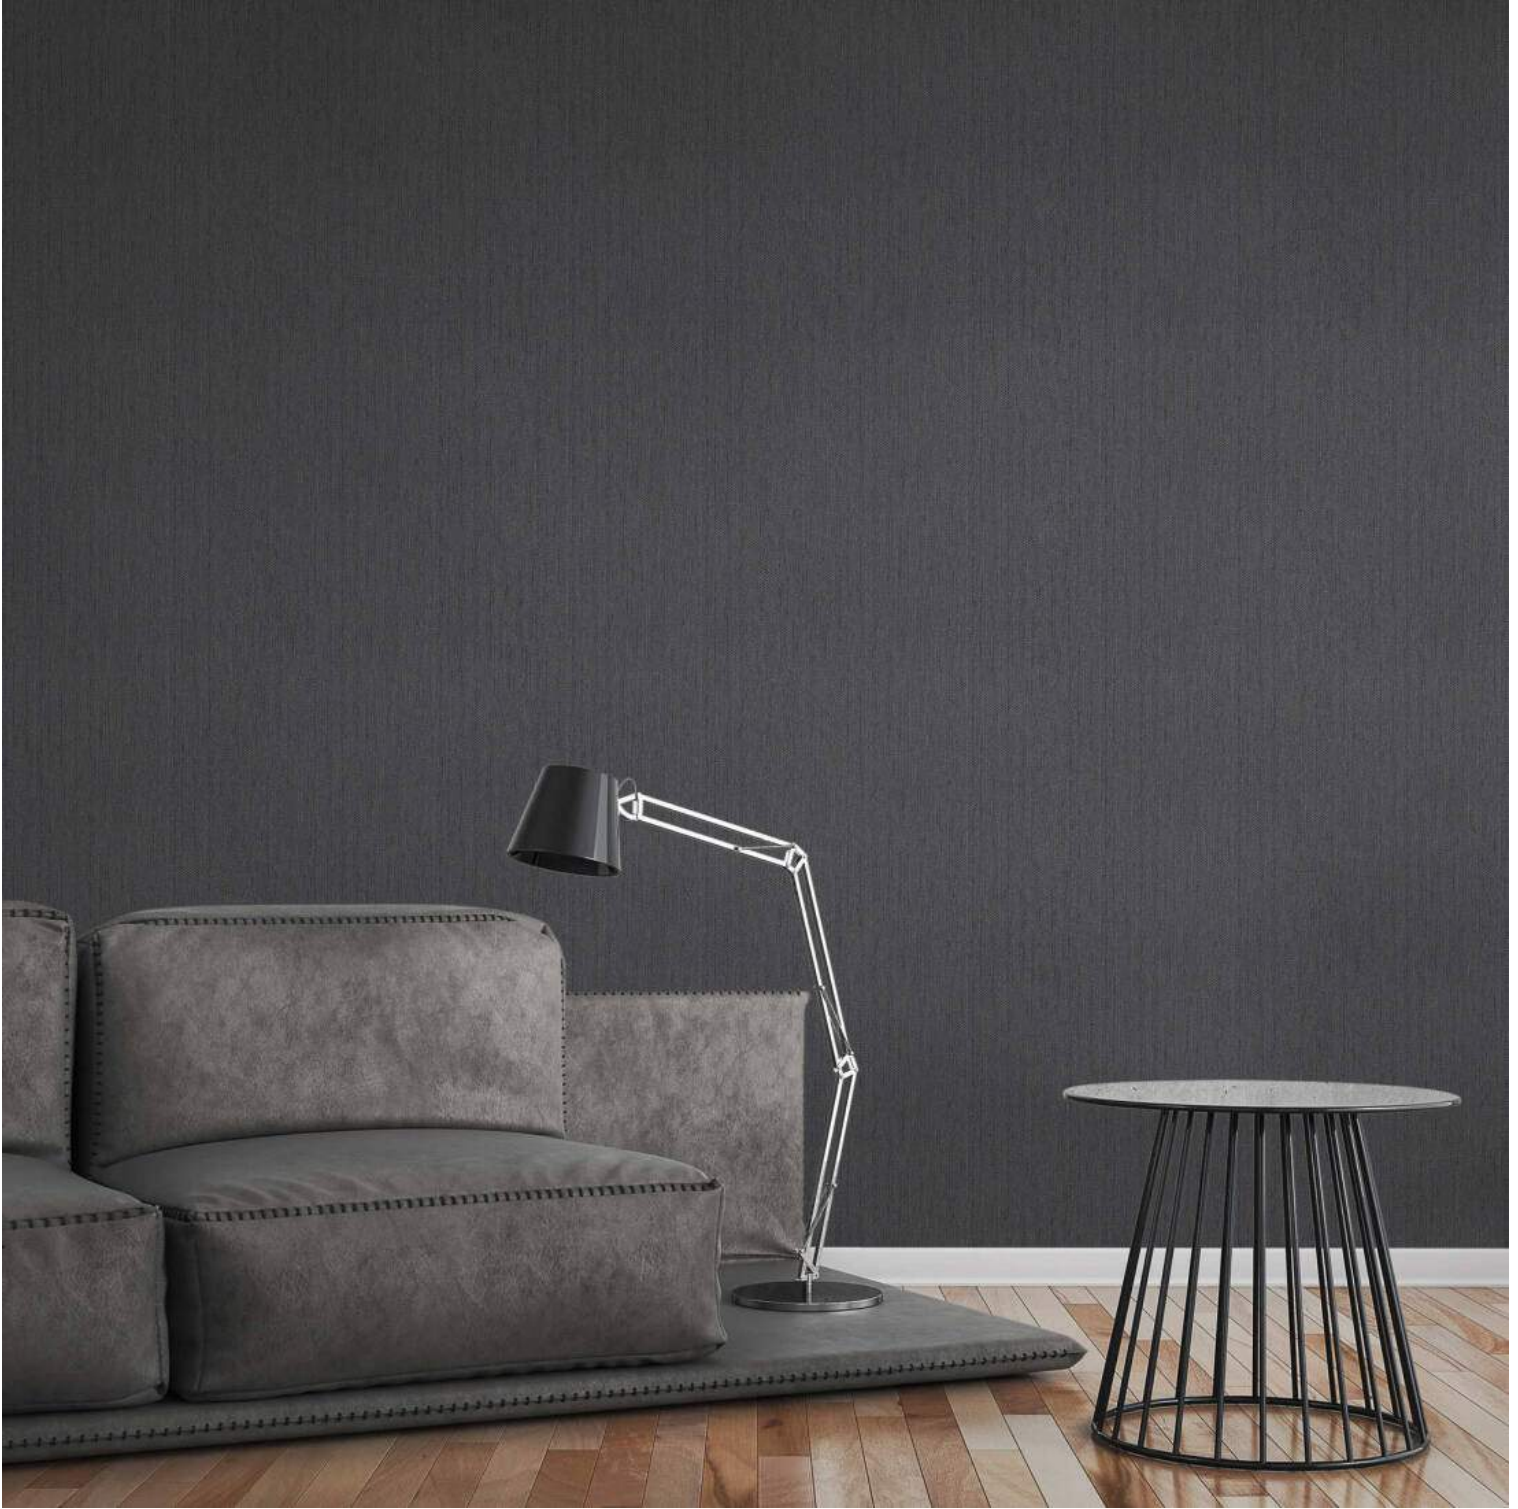

♥ Liebling
essen
Mo: Pasta
Di: Salate
Mi: Schnitz
Do: ?
Fr: Pizza
Sa: grillen
So: zu Oma

Follow The Flow

The background of the entire image is a repeating pattern of palm fronds. The fronds are rendered in two colors: a muted, dusty blue and a vibrant, burnt orange. They are set against a dark charcoal grey background. The pattern is dense and covers the entire area.

Art Papier

ATTRACTIVE 2
