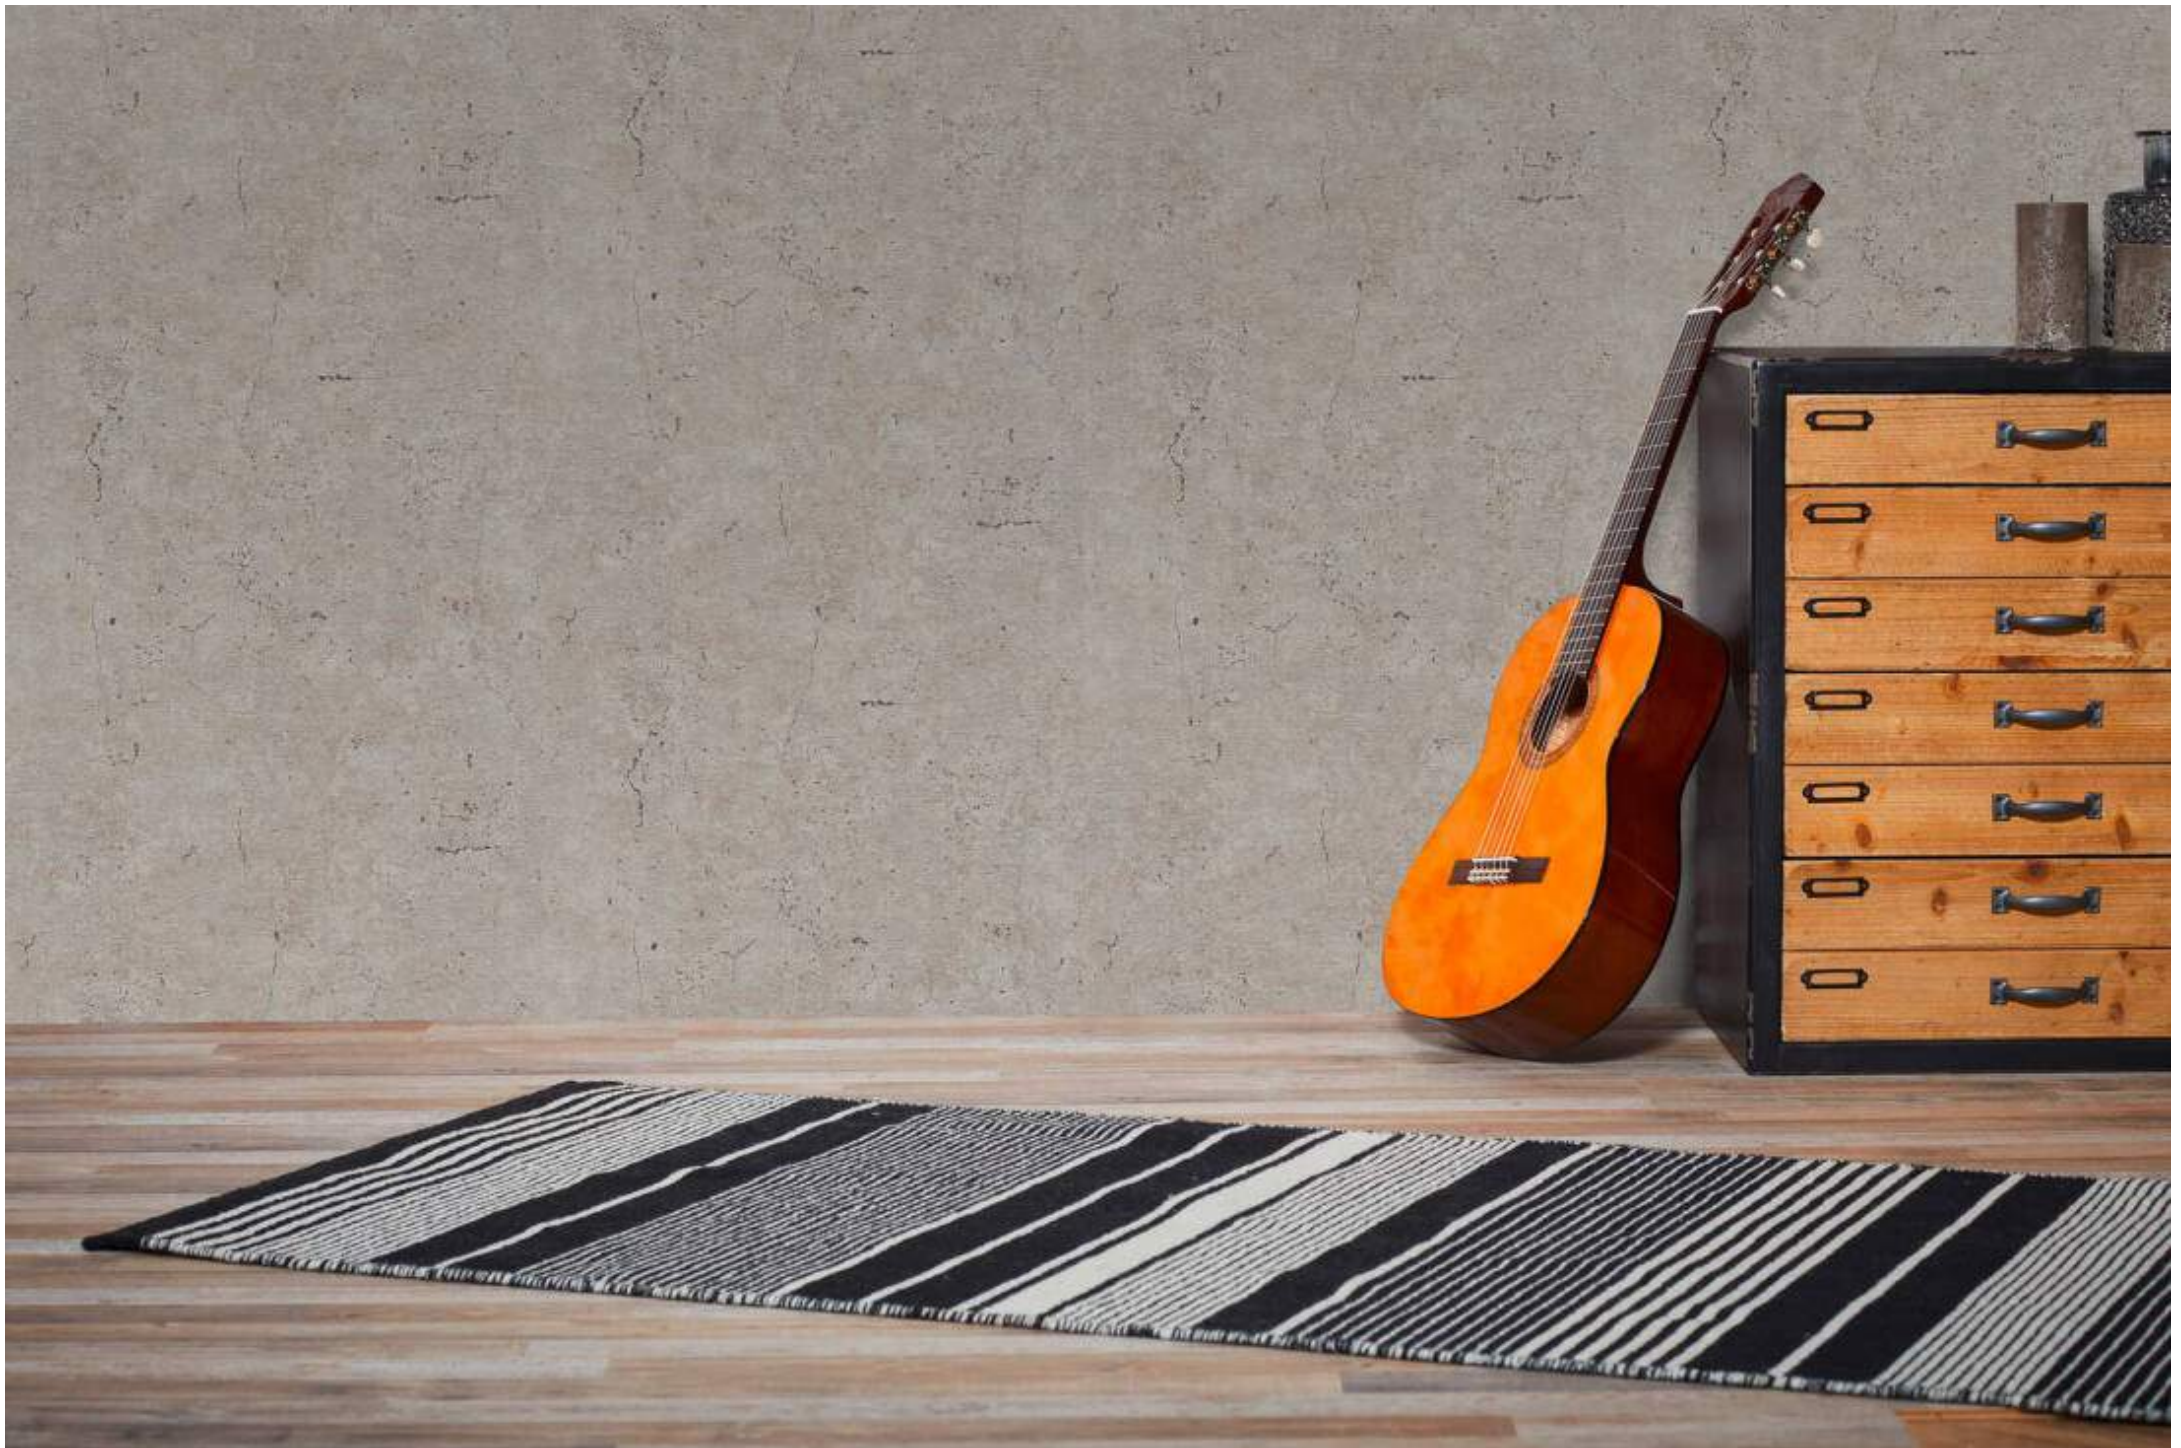

♥ Liebling
essen
Mo: Pasta
Di: Salate
Mi: Schnitz
Do: ?
Fr: Pizza
Sa: grillen
So: zu Oma

Follow The Flow

The background of the entire image is a repeating pattern of palm fronds. The fronds are rendered in two colors: a muted, dusty blue and a vibrant, burnt orange. They are set against a dark charcoal grey background. The pattern is dense and covers the entire area.