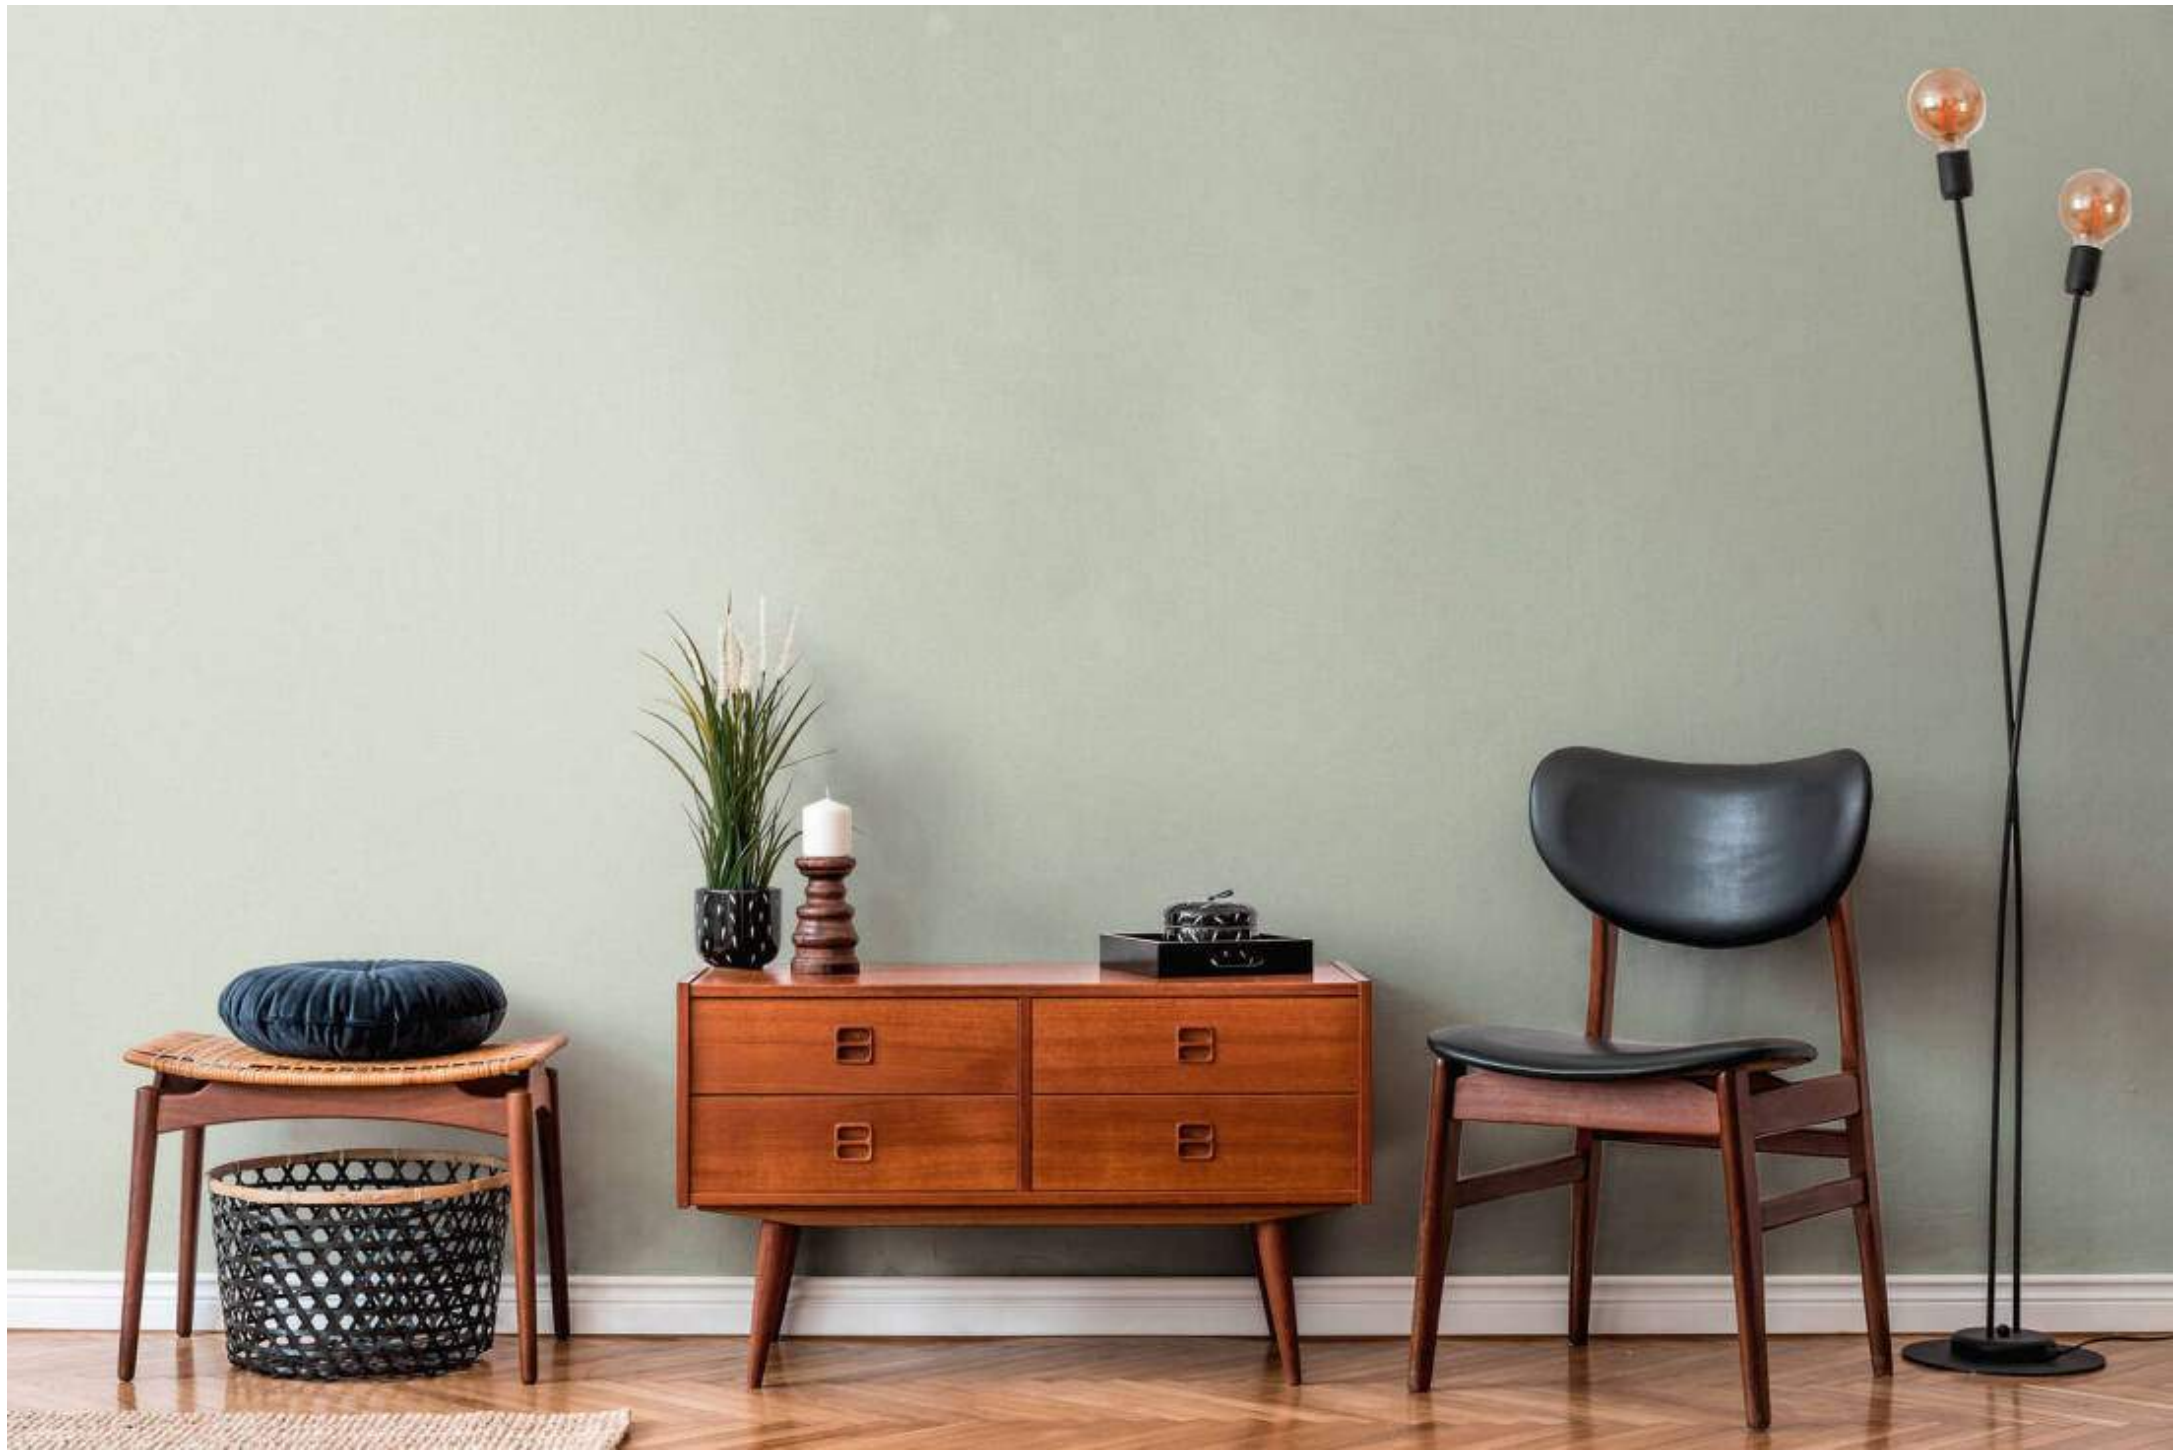

♥ Liebling
essen
Mo: Pasta
Di: Salate
Mi: Schnitz
Do: ?
Fr: Pizza
Sa: grillen
So: zu Oma

Follow The Flow

The background of the entire image is a repeating pattern of palm fronds. The fronds are rendered in two colors: a muted, dusty blue and a vibrant, burnt orange. They are set against a dark charcoal grey background. The pattern is dense and covers the entire area.