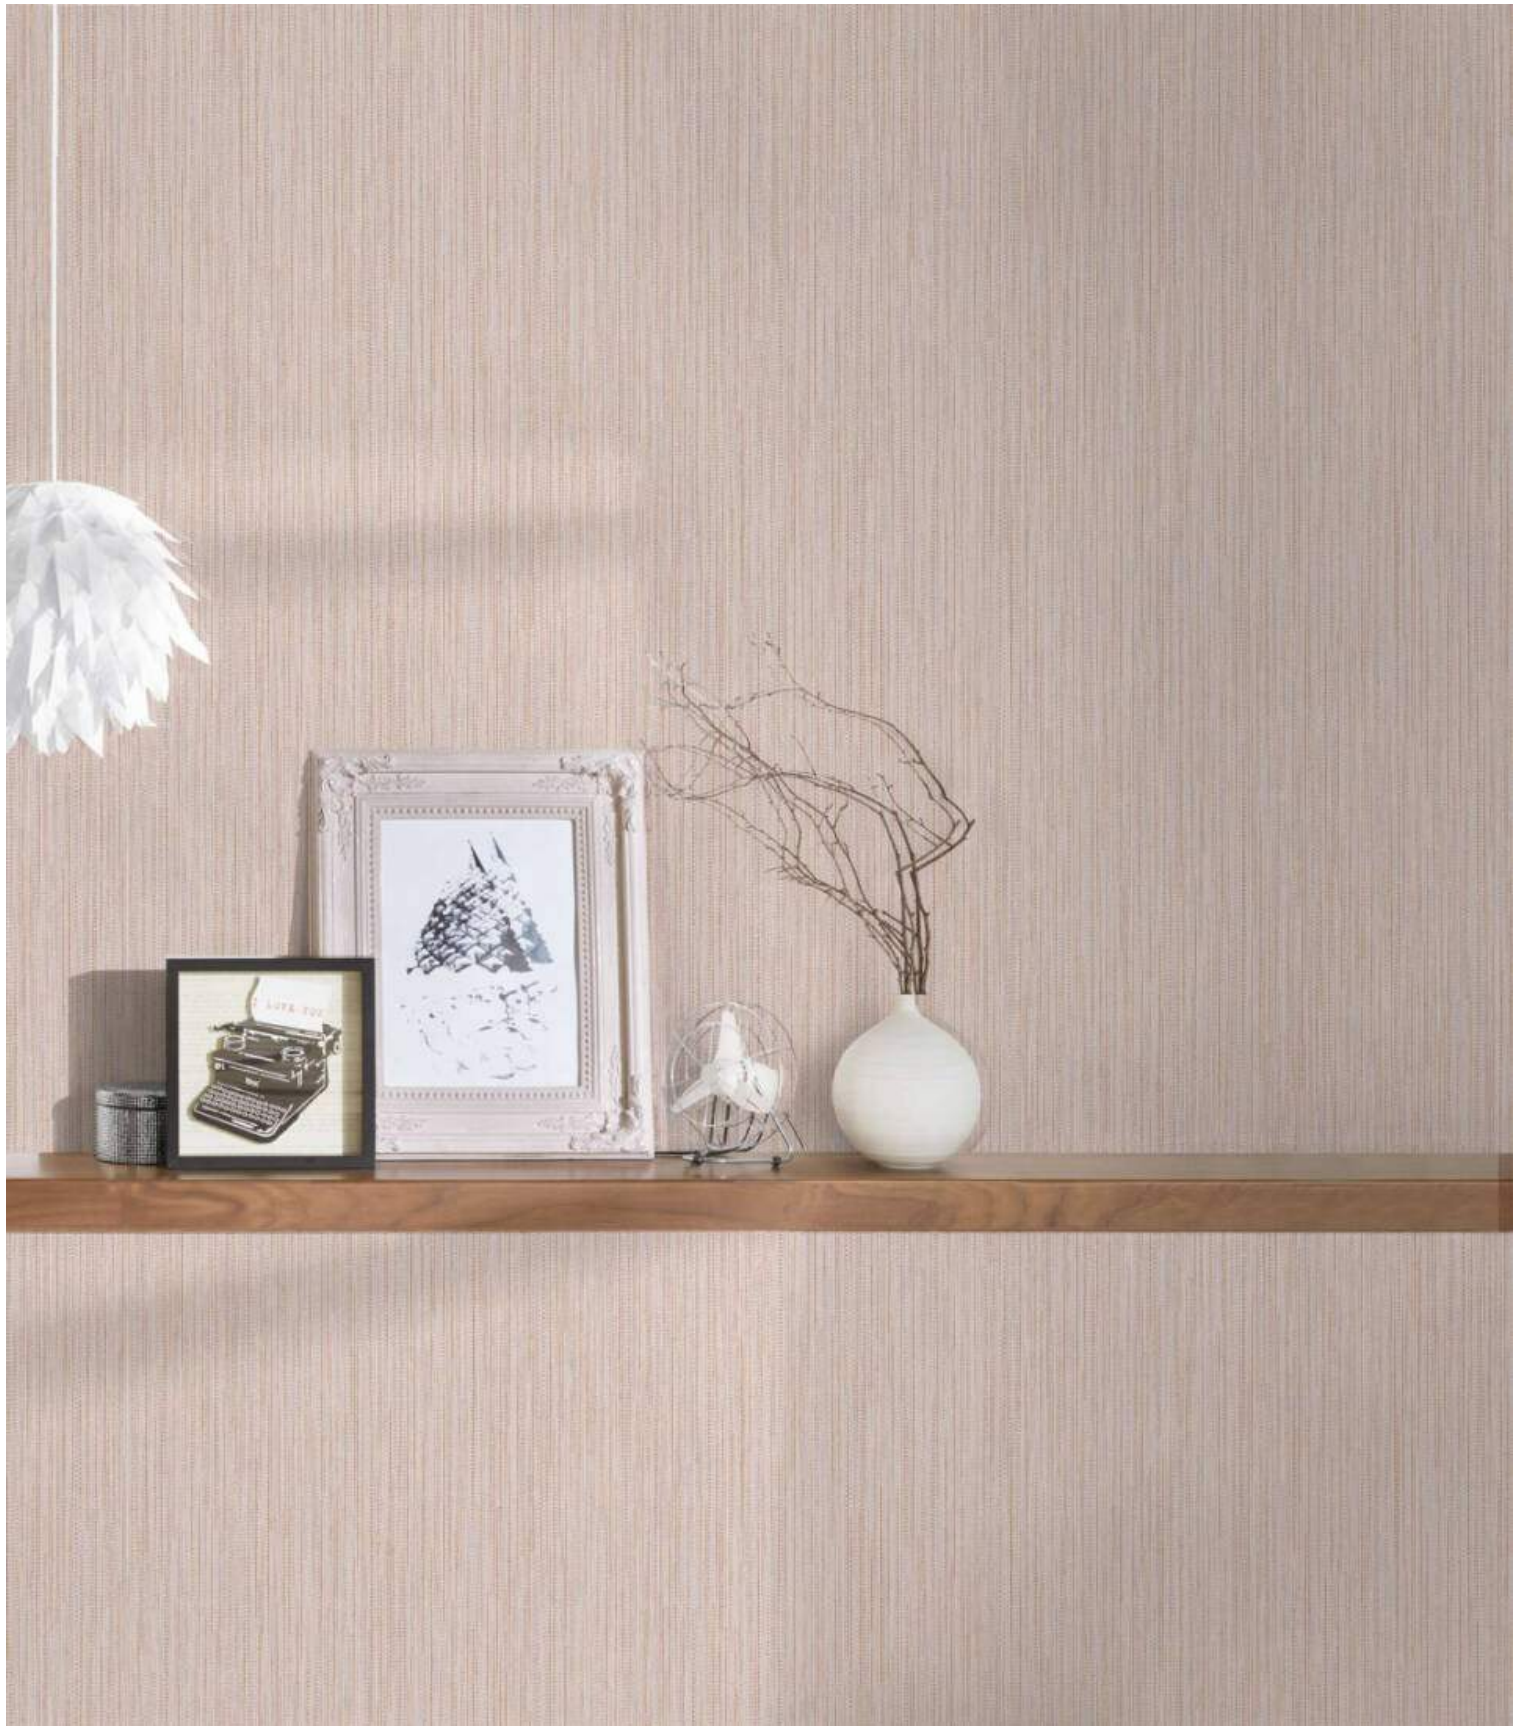

♥ Liebling
essen
Mo: Pasta
Di: Salate
Mi: Schnitz
Do: ?
Fr: Pizza
Sa: grillen
So: zu Oma

Follow The Flow

The background of the entire image is a repeating pattern of palm fronds. The fronds are rendered in two colors: a muted, dusty blue and a vibrant, burnt orange. They are set against a dark charcoal grey background. The pattern is dense and covers the entire area.

Art Papier

ATTRACTIVE 2
