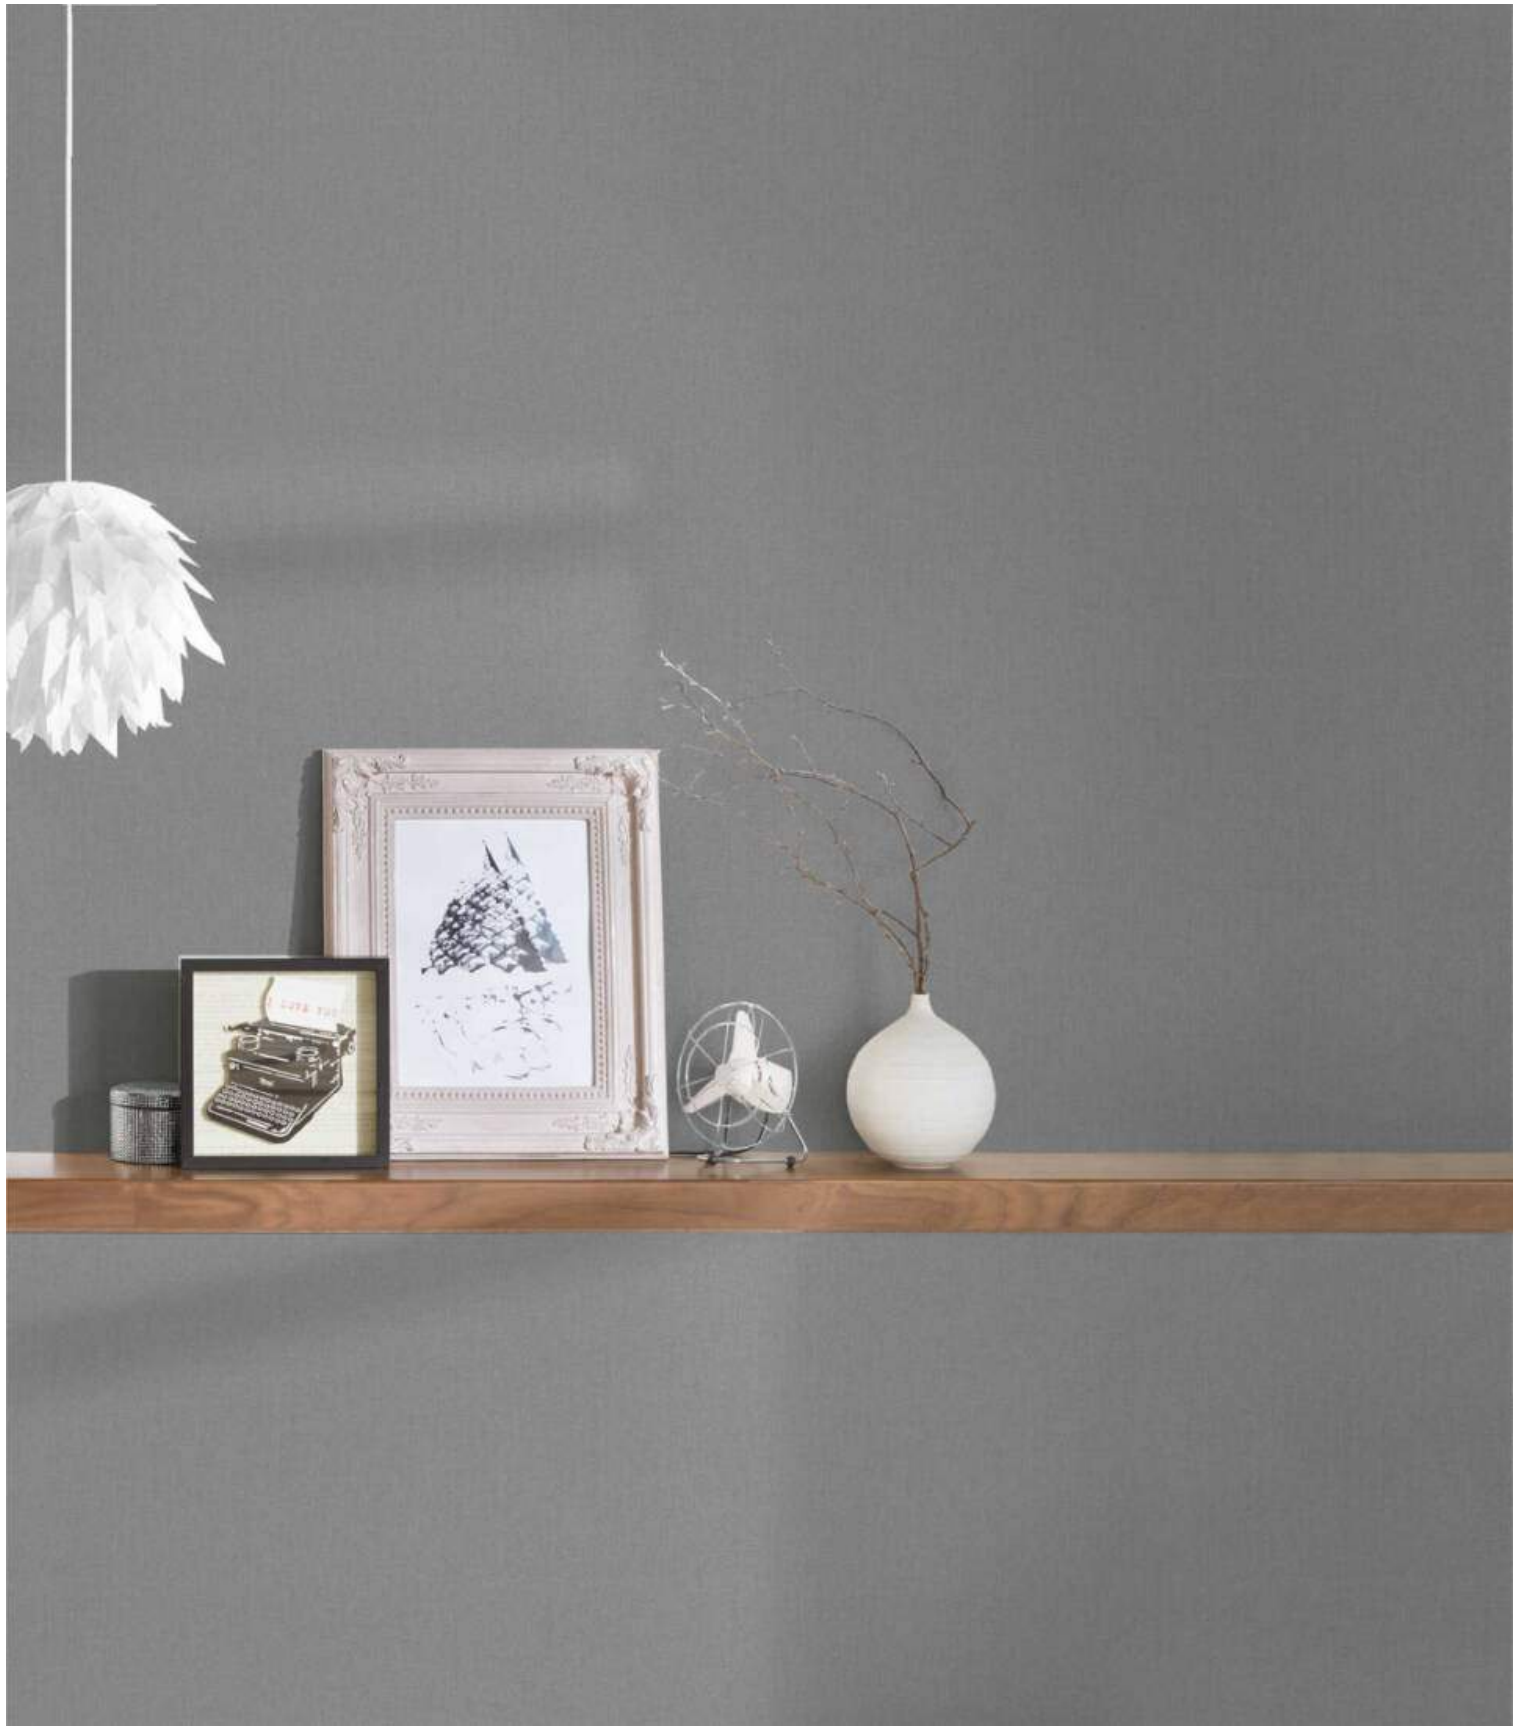

♥ Liebling
essen
Mo: Pasta
Di: Salate
Mi: Schnitz
Do: ?
Fr: Pizza
Sa: grillen
So: zu Oma

Follow The Flow

The background of the entire image is a repeating pattern of palm fronds. The fronds are rendered in two colors: a muted, dusty blue and a vibrant, burnt orange. They are set against a dark charcoal grey background. The pattern is dense and covers the entire area.

Art Papier

ATTRACTIVE 2
