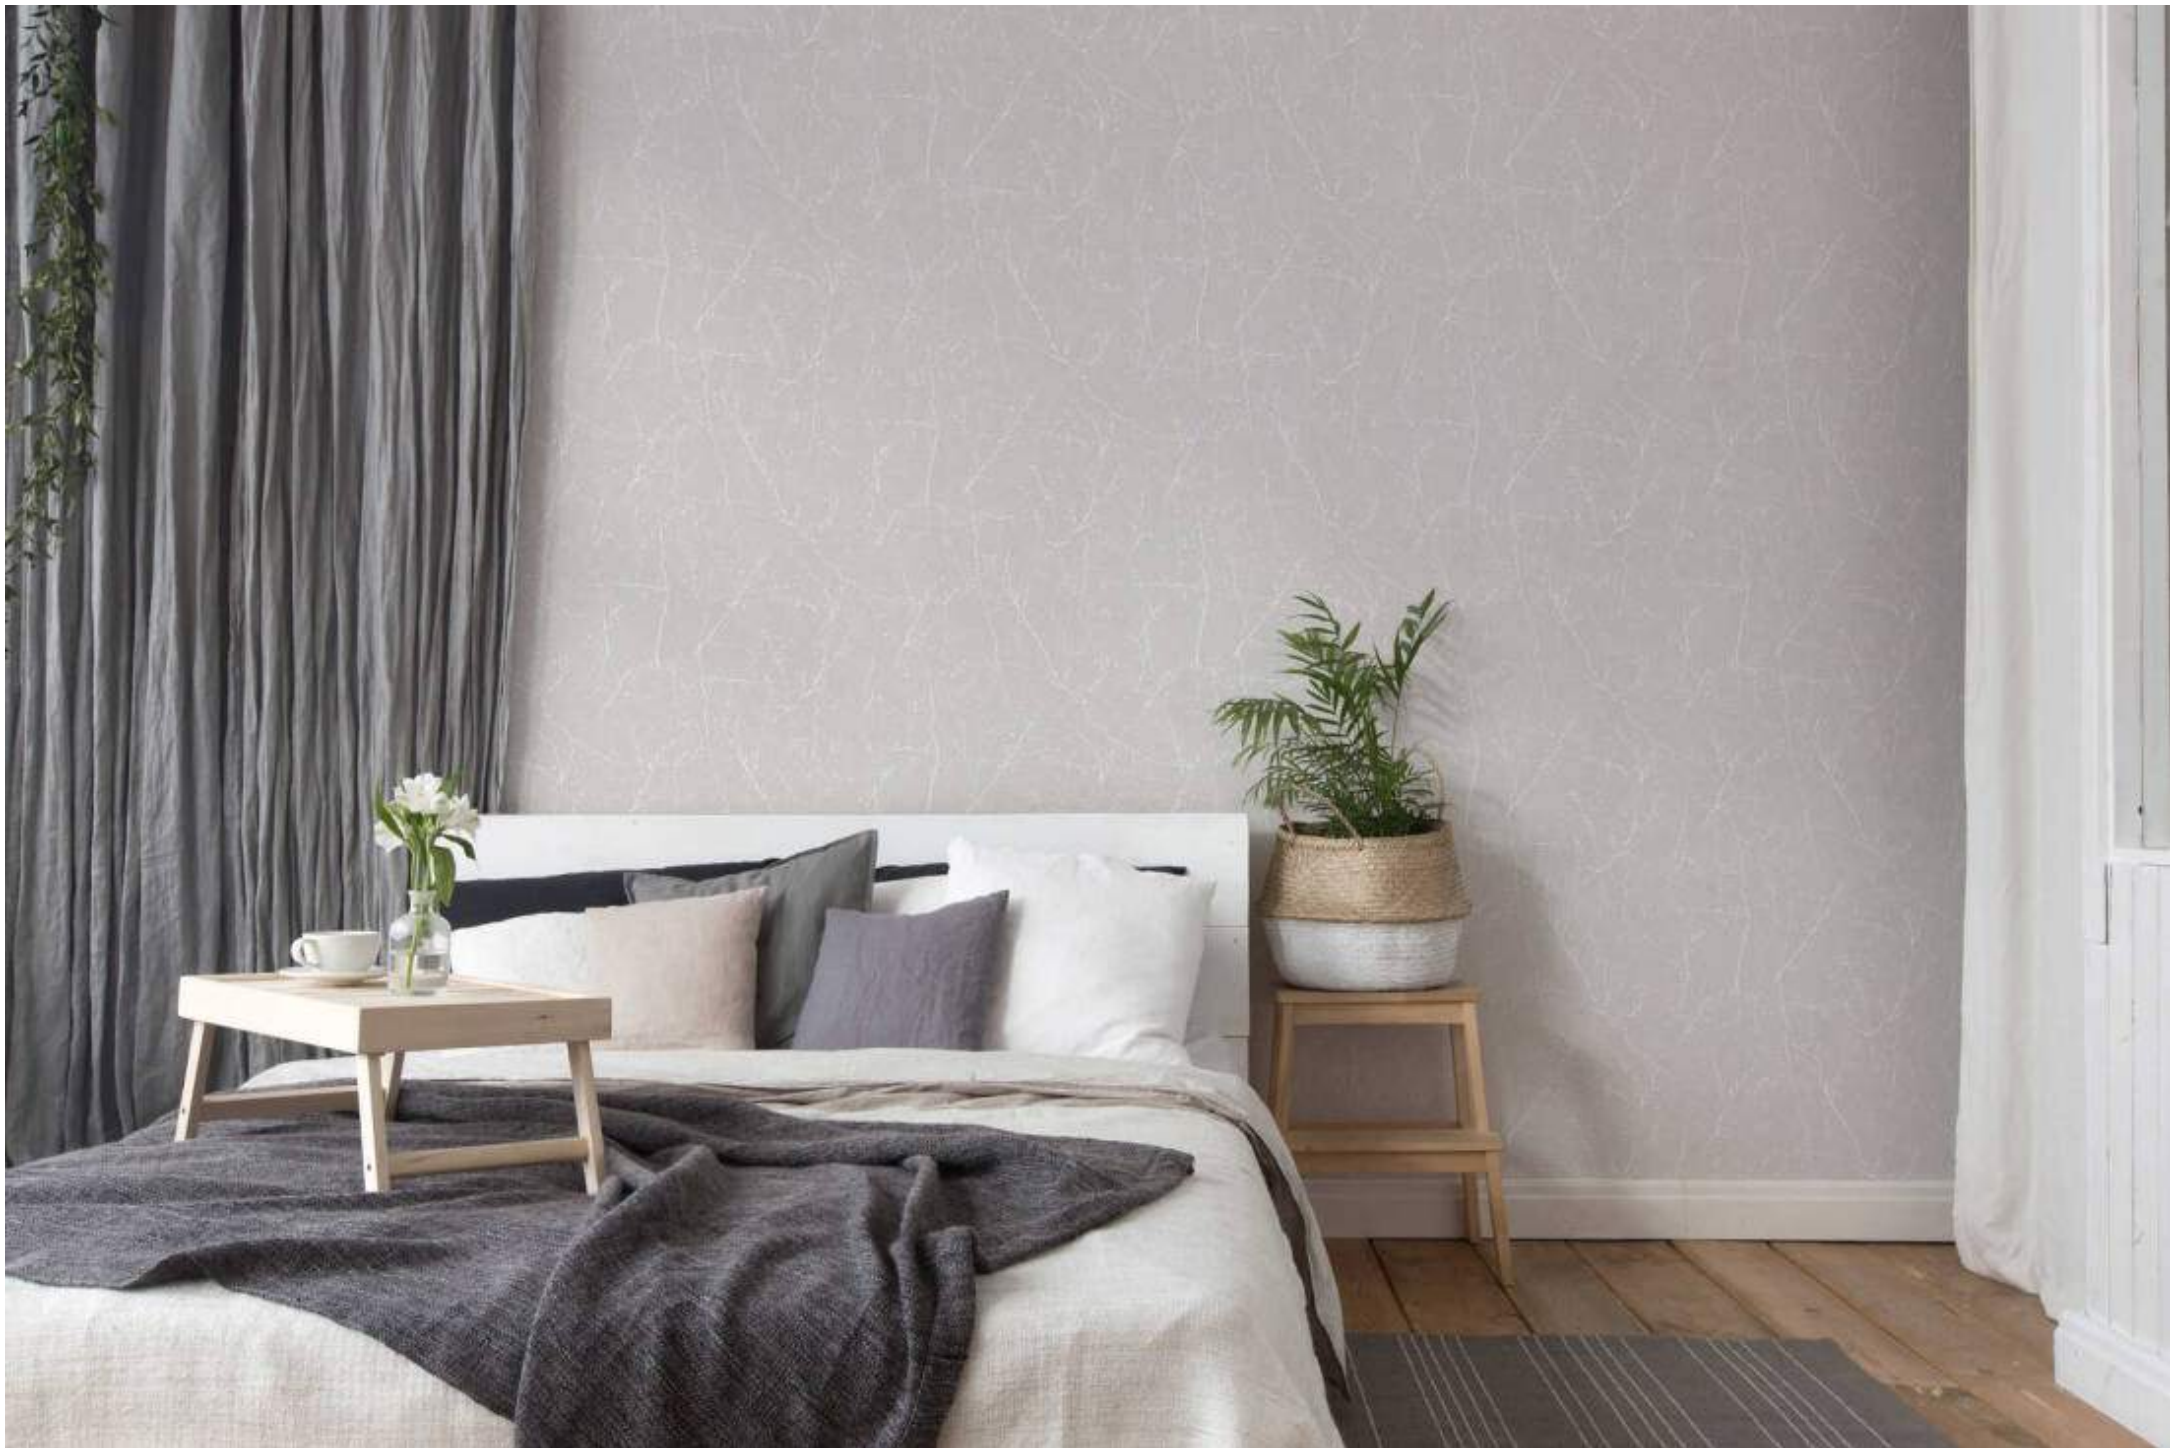

♥ Liebling
essen
Mo: Pasta
Di: Salate
Mi: Schnitz
Do: ?
Fr: Pizza
Sa: grillen
So: zu Oma

Follow The Flow

The background of the entire image is a repeating pattern of palm fronds. The fronds are rendered in two colors: a muted, dusty blue and a vibrant, burnt orange. They are set against a dark charcoal grey background. The pattern is dense and covers the entire area.