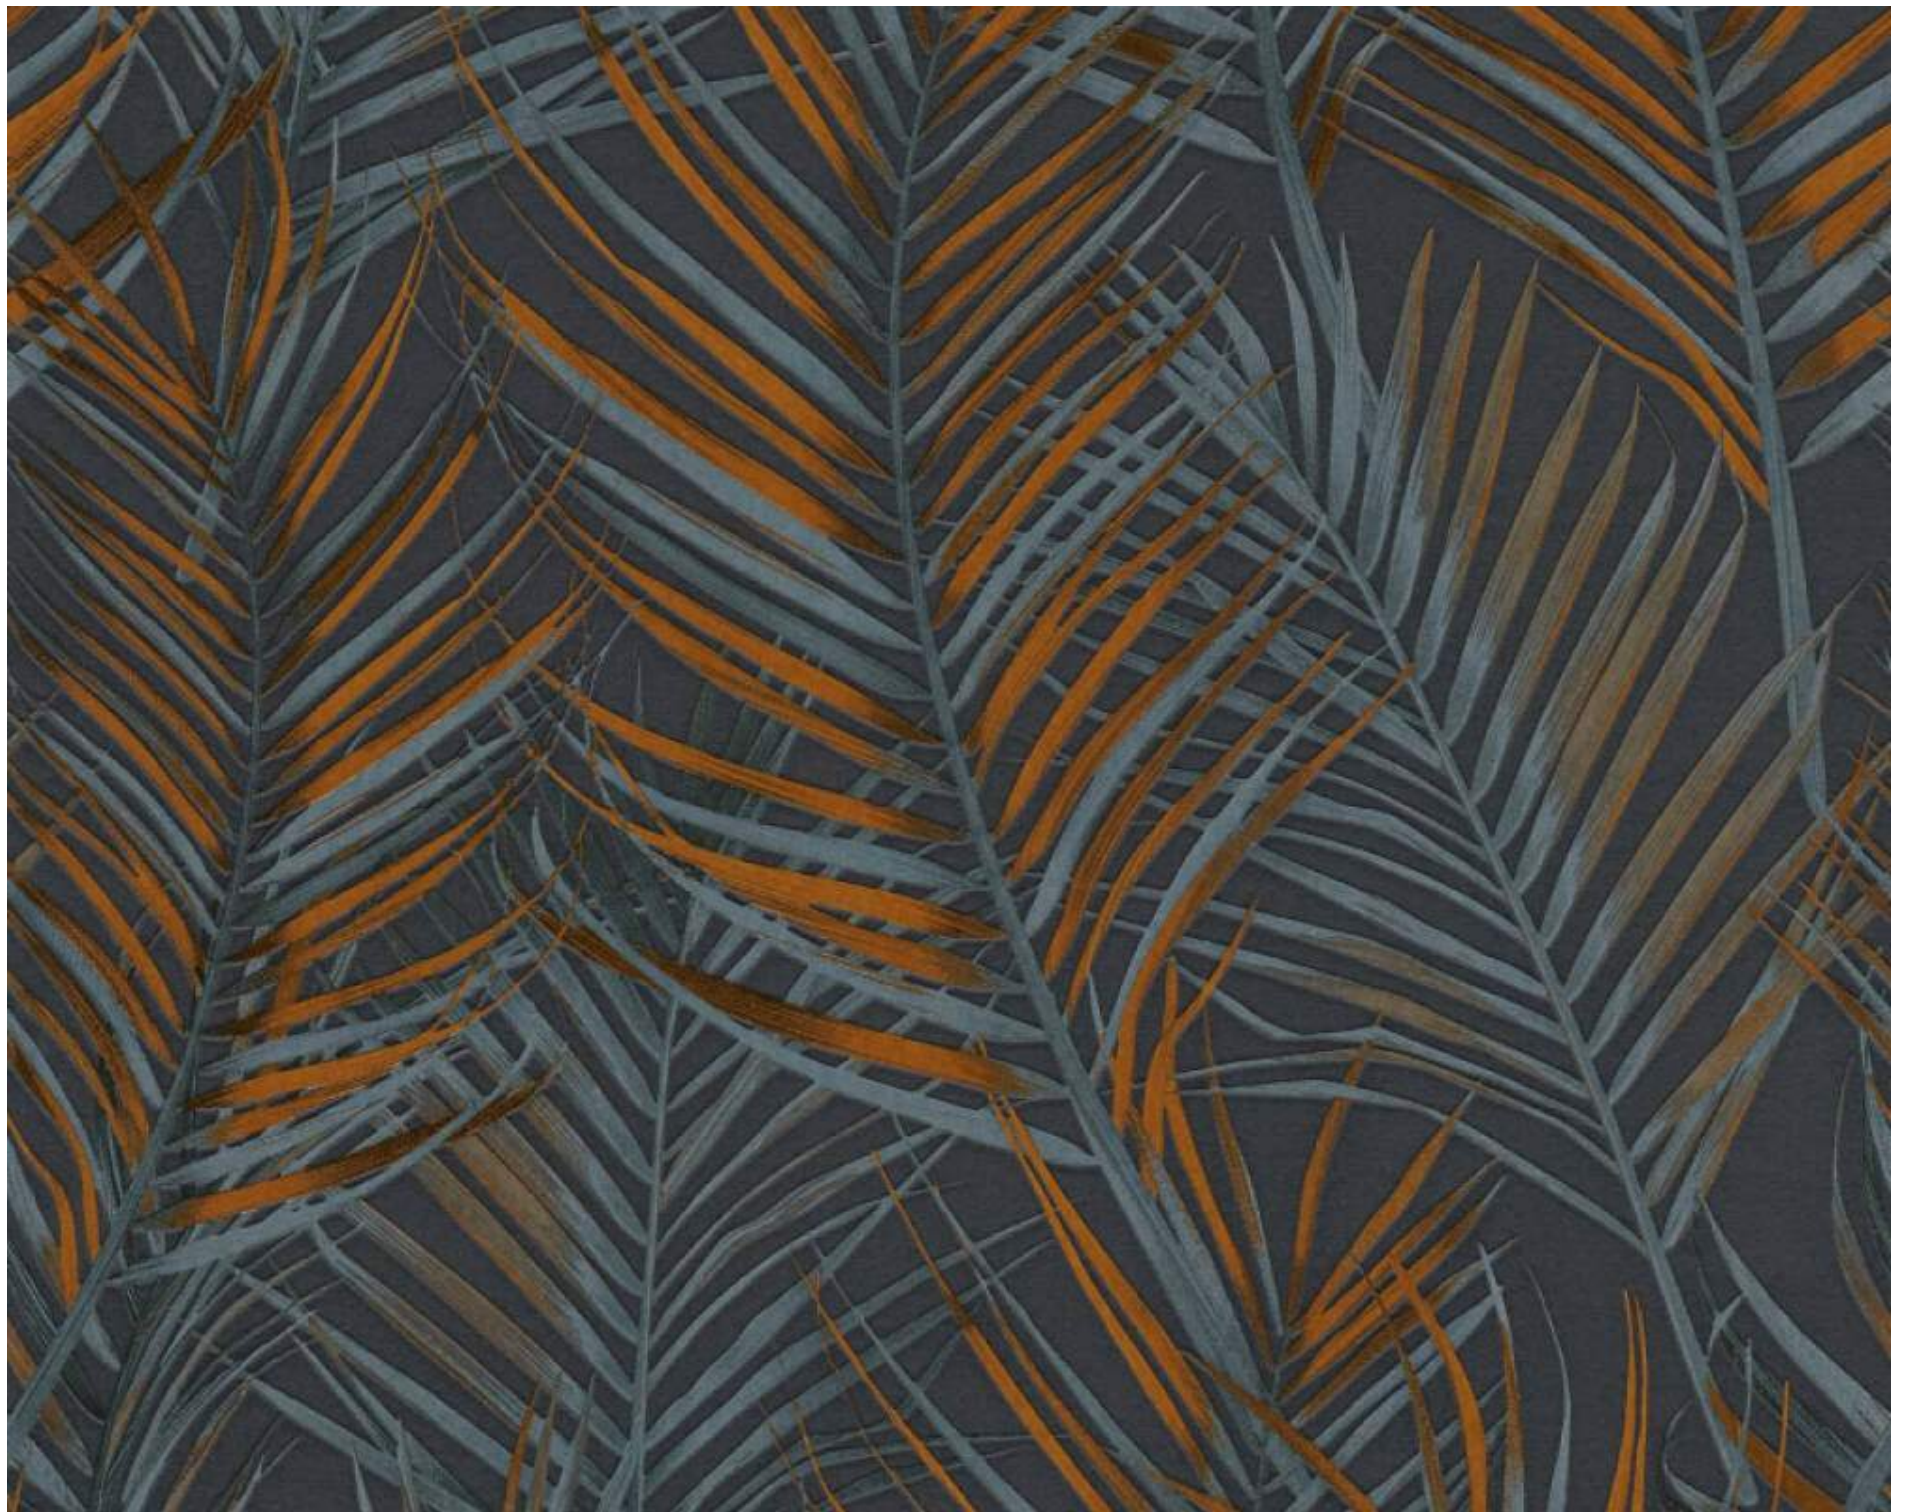

♥ Liebling
essen
Mo: Pasta
Di: Salate
Mi: Schnitz
Do: ?
Fr: Pizza
Sa: grillen
So: zu Oma

Follow The Flow

The background of the entire image is a repeating pattern of palm fronds. The fronds are rendered in two colors: a muted, dusty blue and a vibrant, burnt orange. They are set against a dark charcoal grey background. The pattern is dense and covers the entire area.