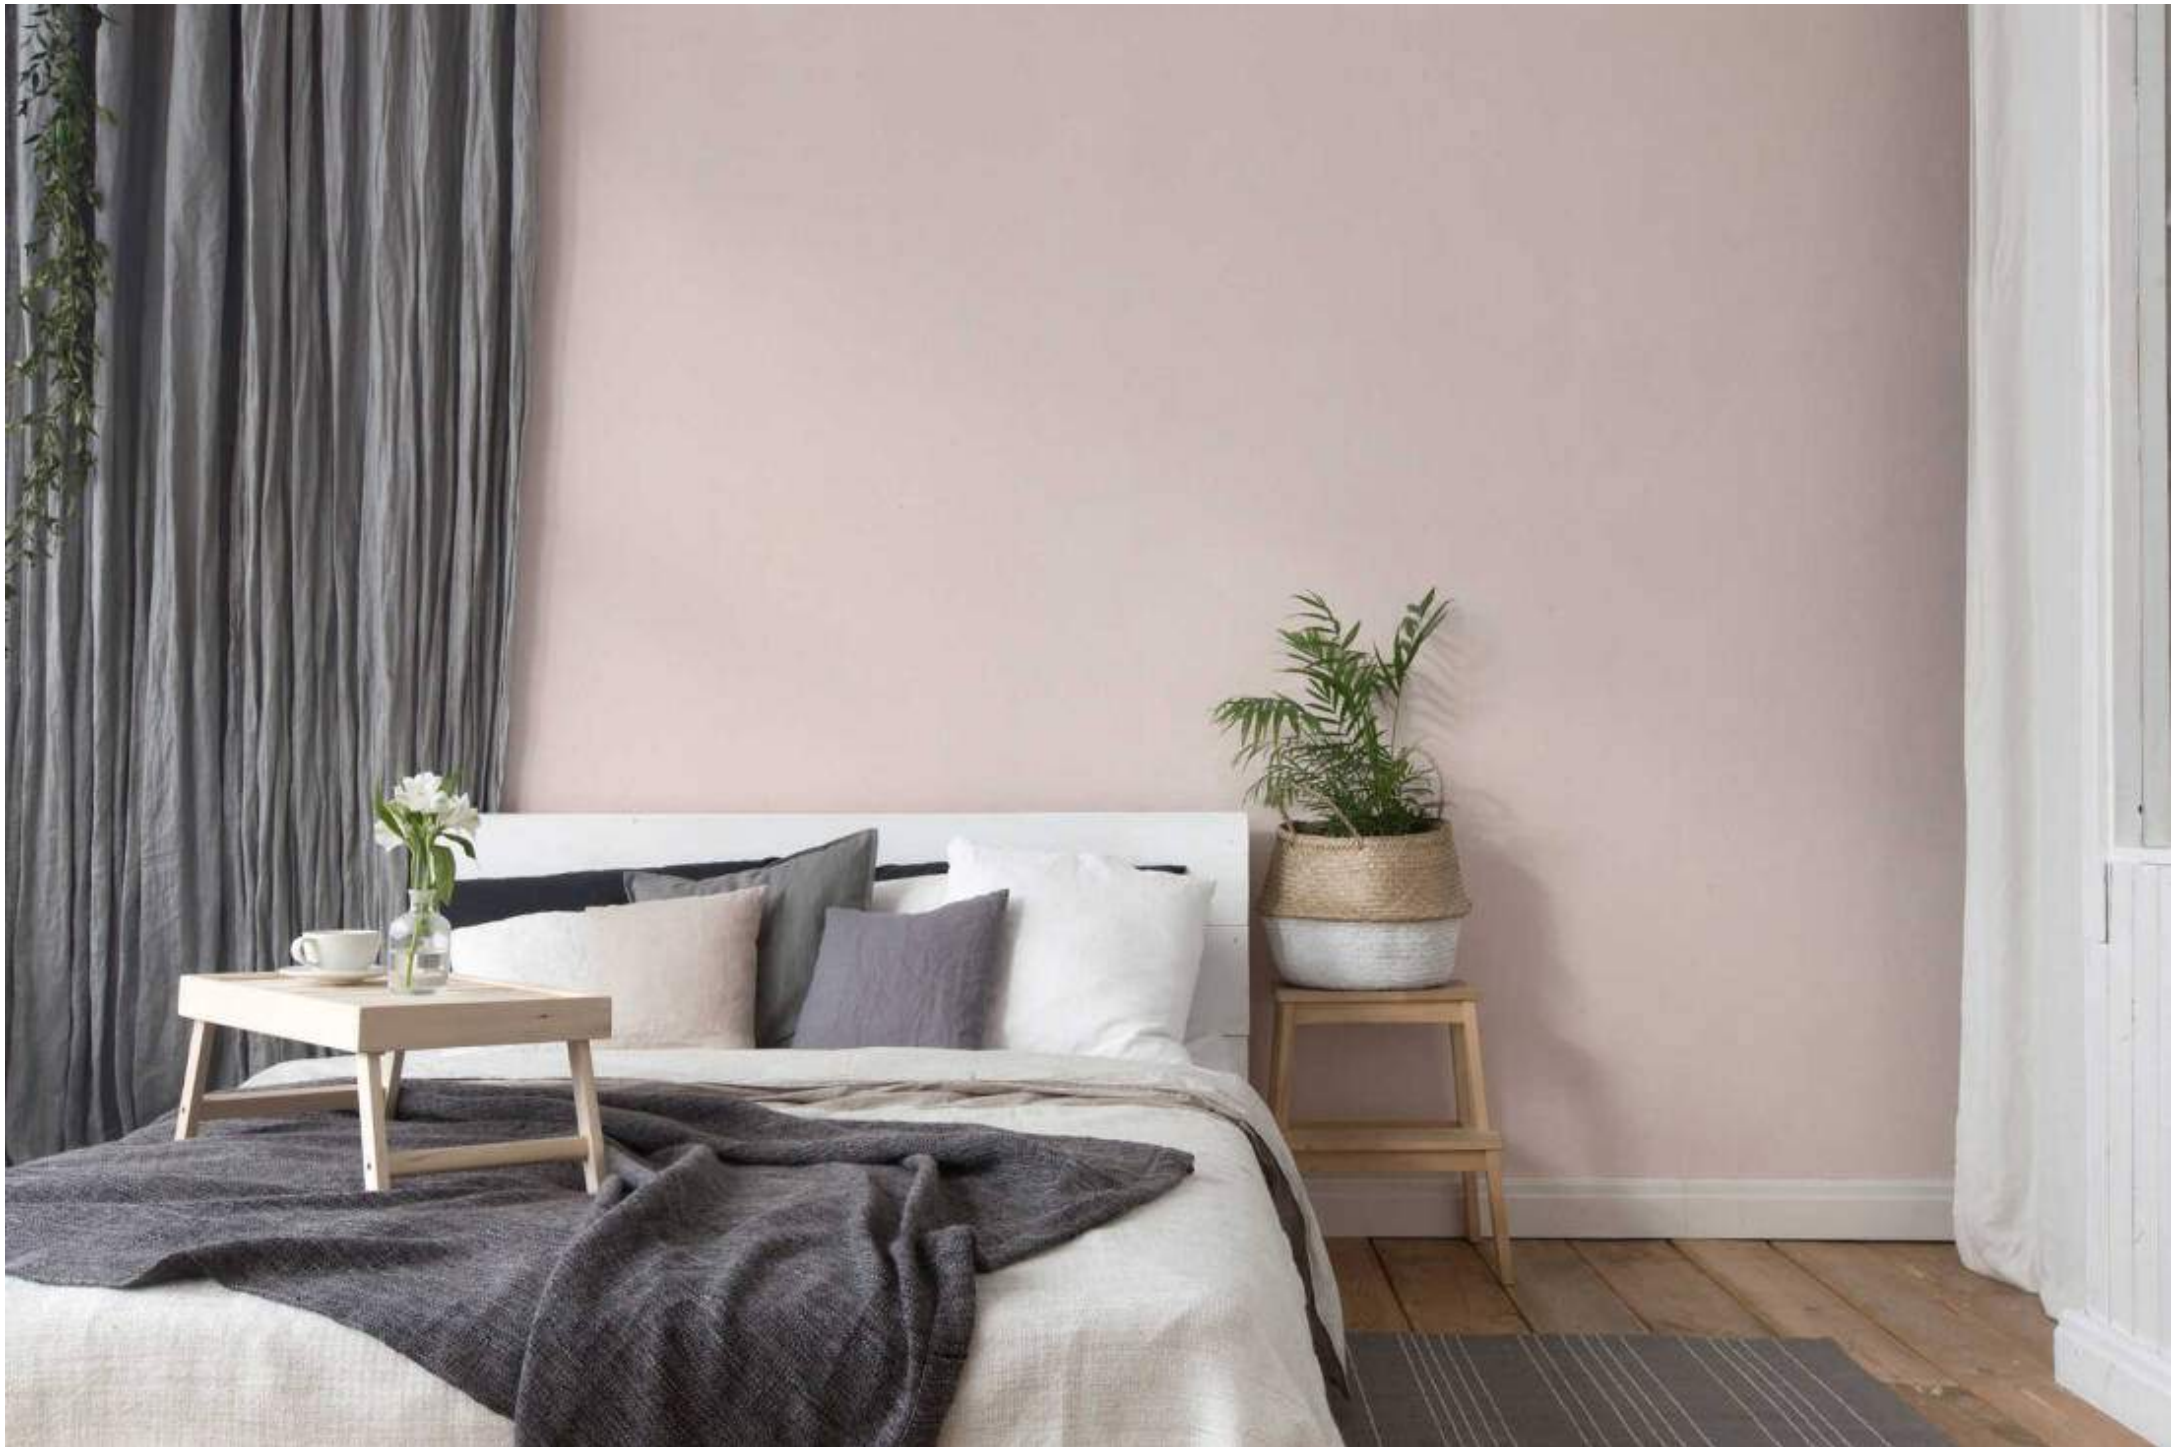

♥ Liebling
essen
Mo: Pasta
Di: Salate
Mi: Schnitz
Do: ?
Fr: Pizza
Sa: grillen
So: zu Oma

Follow The Flow

The background of the entire image is a repeating pattern of palm fronds. The fronds are rendered in two colors: a muted, dusty blue and a vibrant, burnt orange. They are set against a dark charcoal grey background. The pattern is dense and covers the entire area.