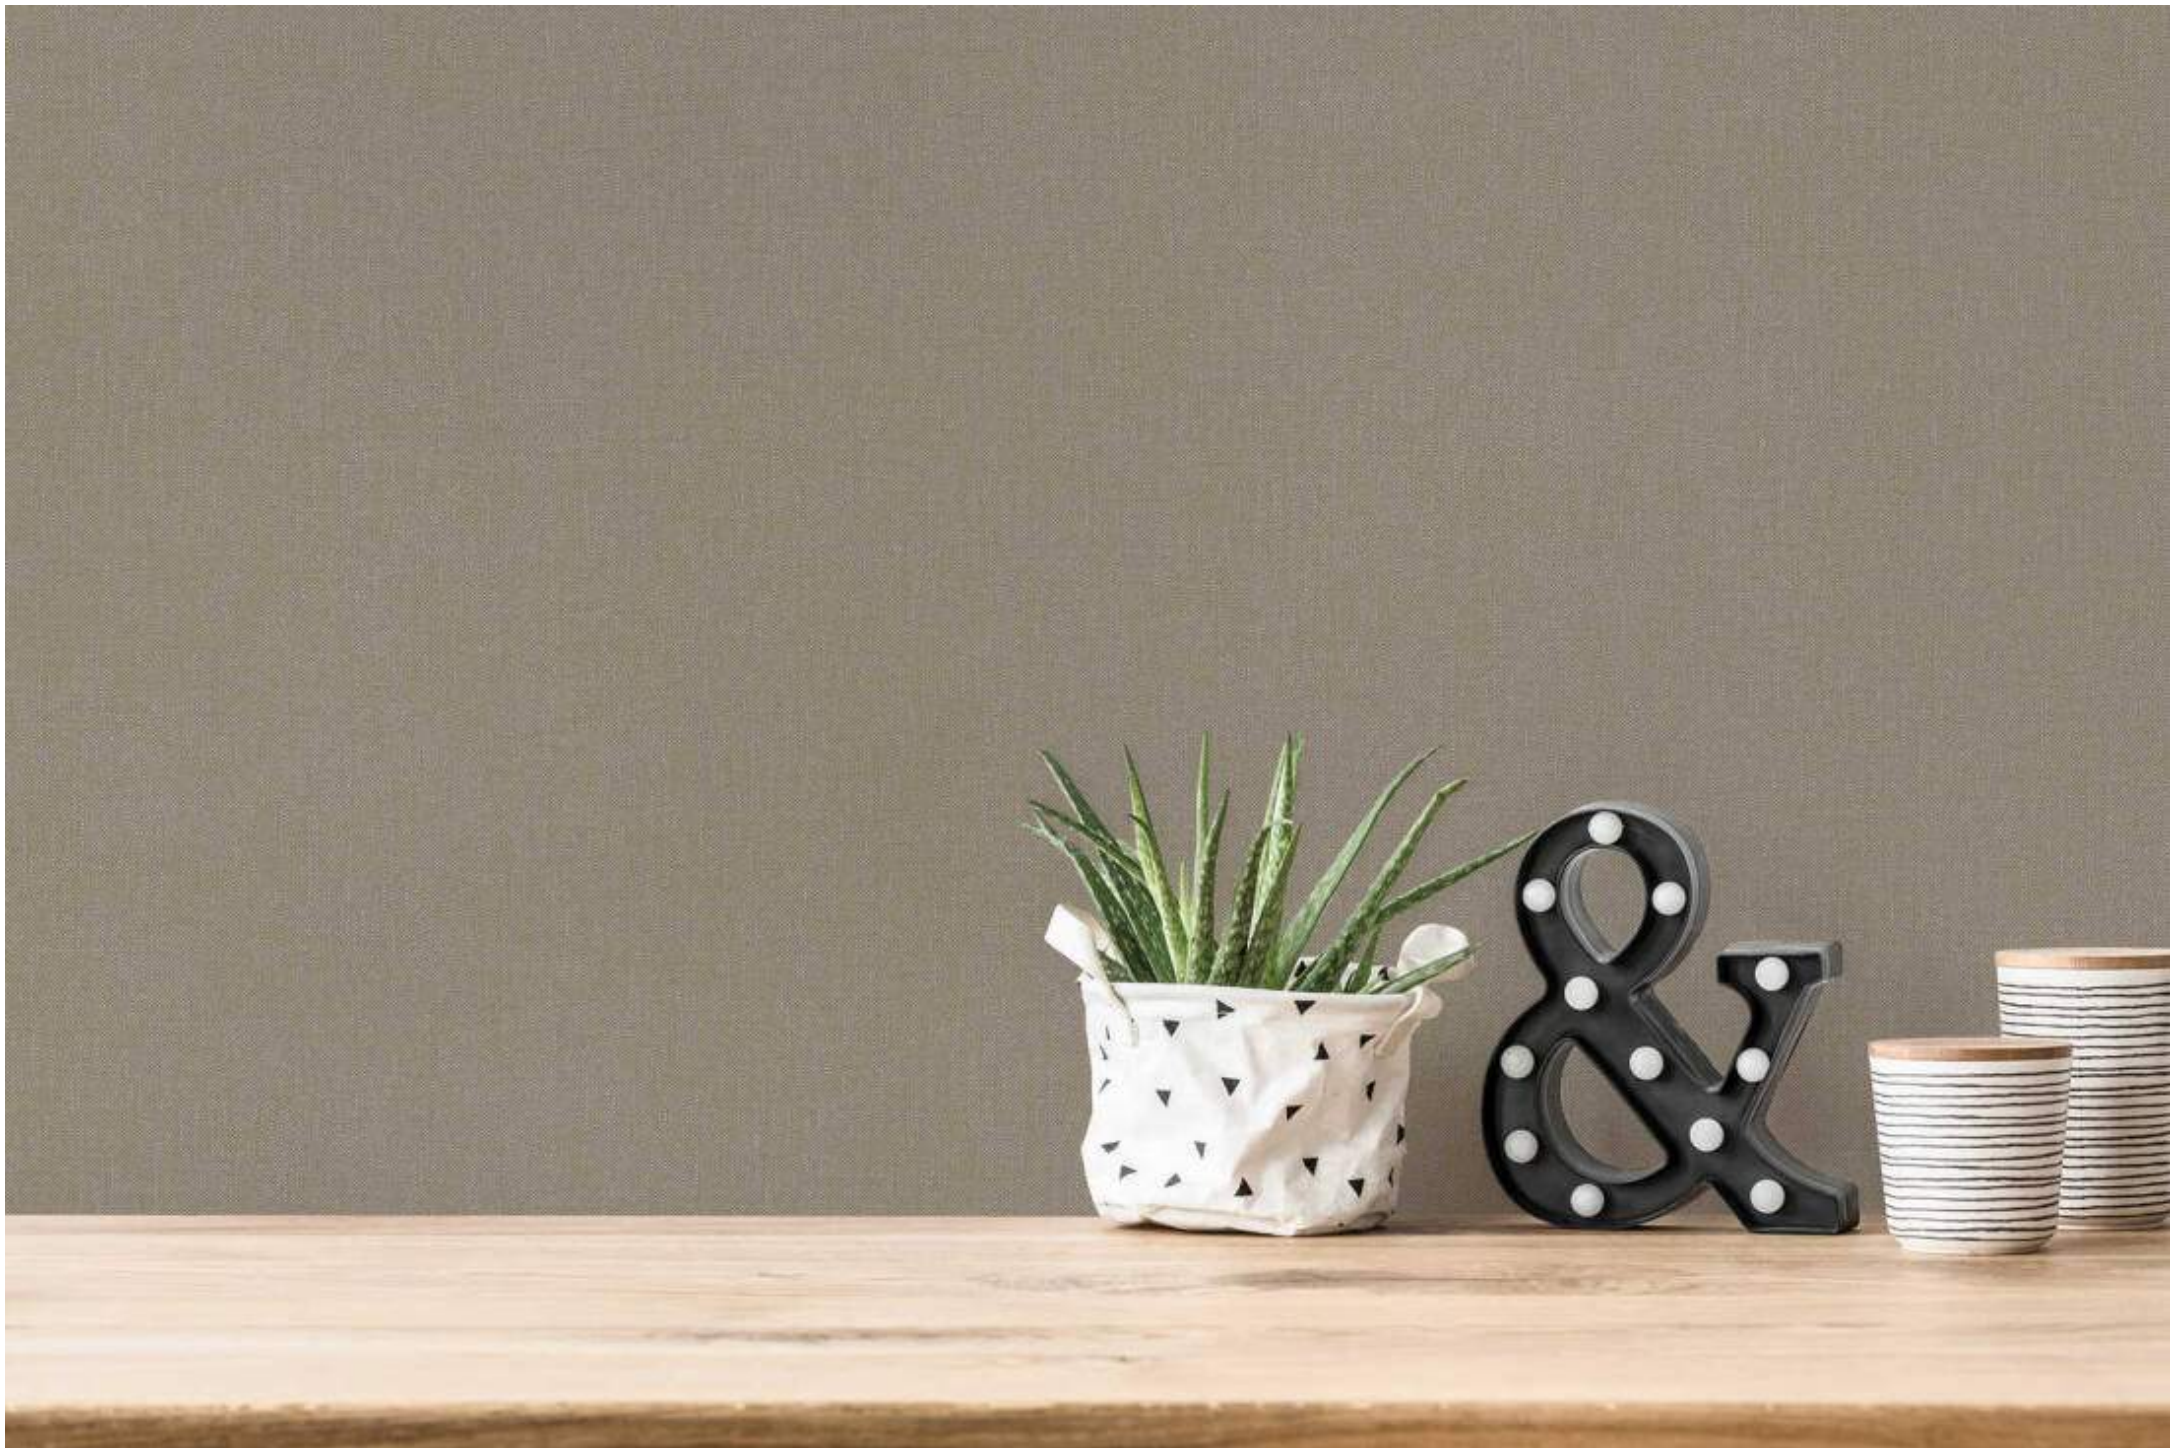

♥ Liebling
essen
Mo: Pasta
Di: Salate
Mi: Schnitz
Do: ?
Fr: Pizza
Sa: grillen
So: zu Oma

Follow The Flow

The background of the entire image is a repeating pattern of palm fronds. The fronds are rendered in two colors: a muted, dusty blue and a vibrant, burnt orange. They are set against a dark charcoal grey background. The pattern is dense and covers the entire area.