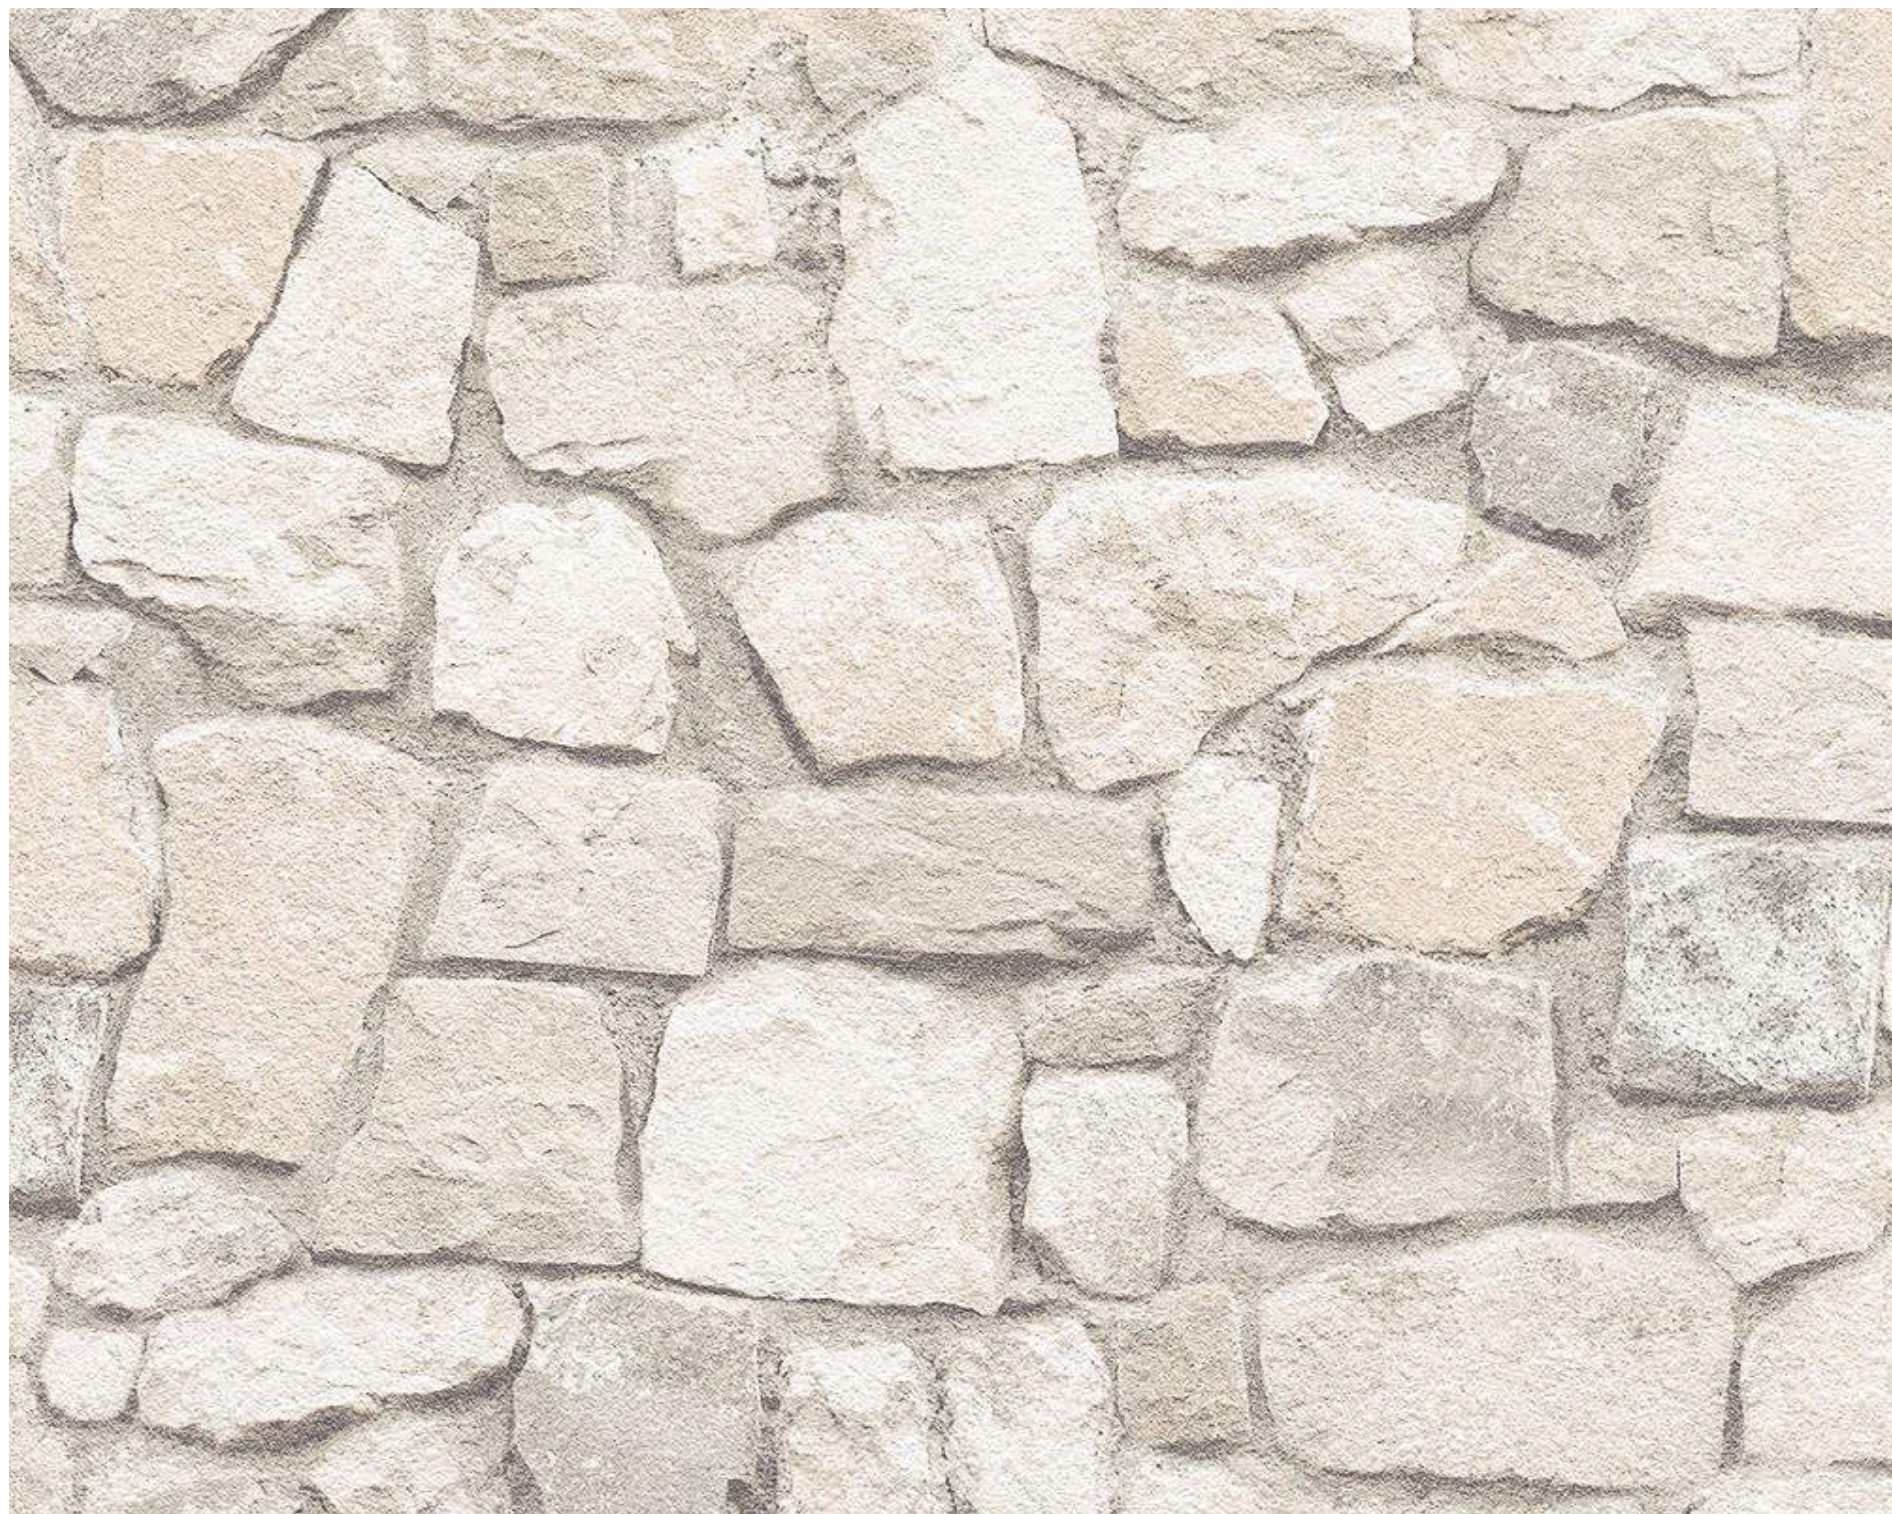

♥ Liebling
essen
Mo: Pasta
Di: Salate
Mi: Schnitz
Do: ?
Fr: Pizza
Sa: grillen
So: zu Oma

Follow The Flow

The background of the entire image is a repeating pattern of palm fronds. The fronds are rendered in two colors: a muted, dusty blue and a vibrant, burnt orange. They are set against a dark charcoal grey background. The pattern is dense and covers the entire area.