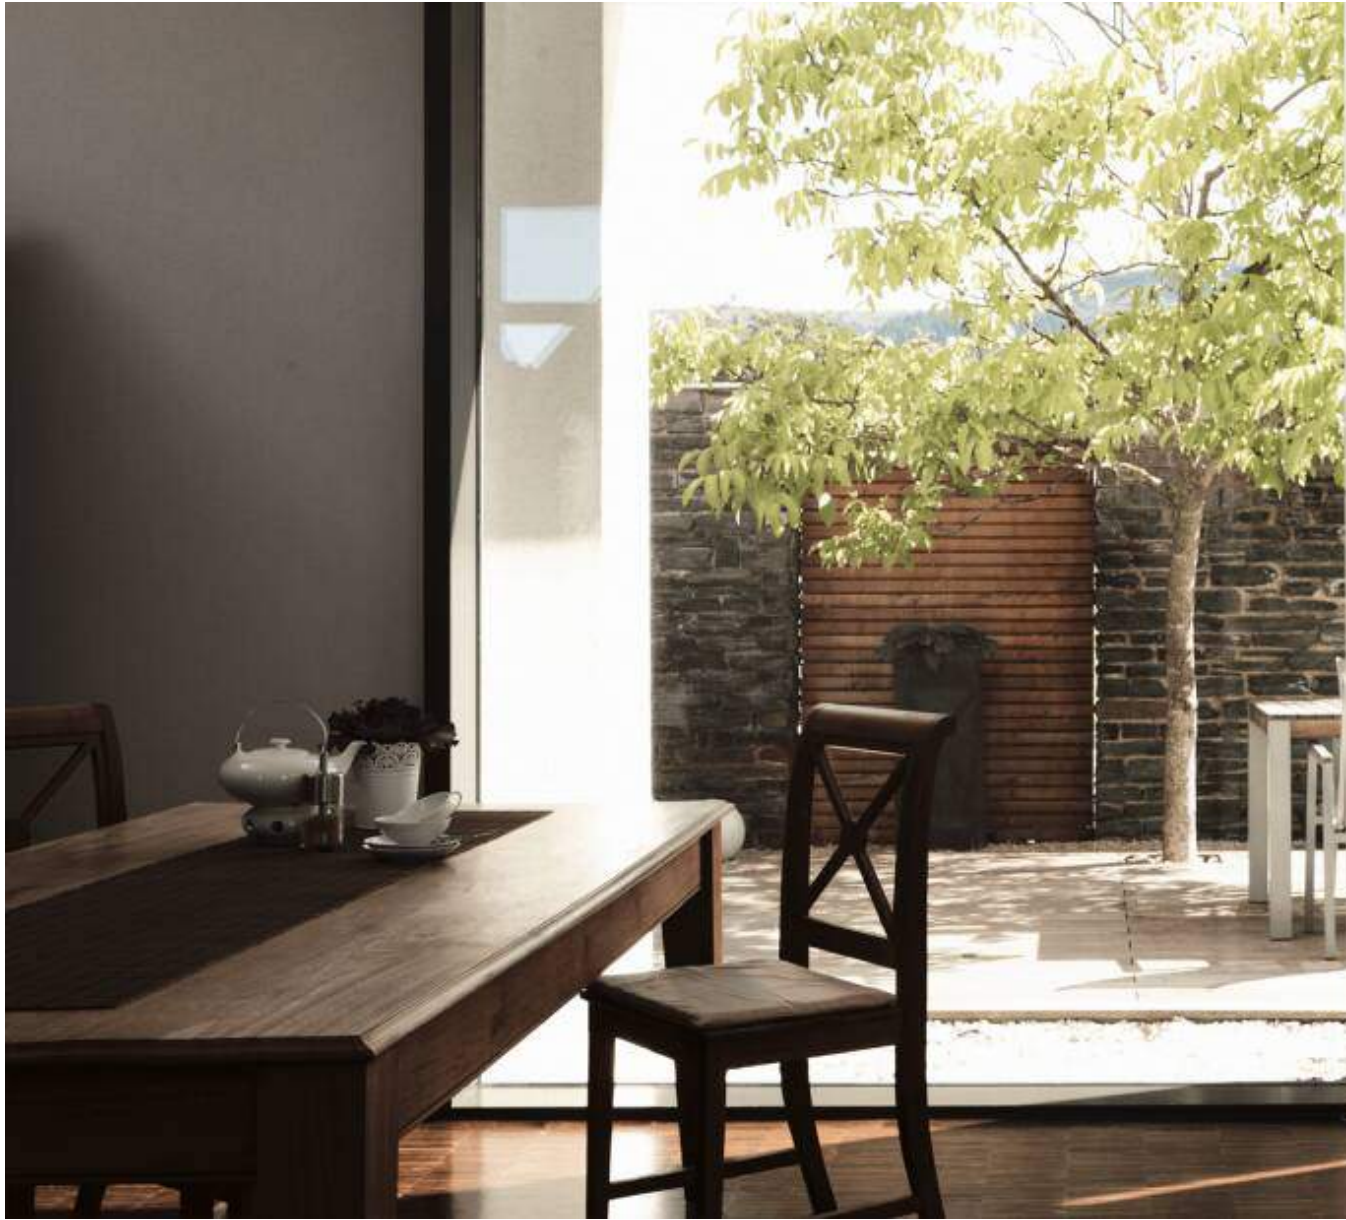

♥ Liebling
essen
Mo: Pasta
Di: Salate
Mi: Schnitz
Do: ?
Fr: Pizza
Sa: grillen
So: zu Oma

Follow The Flow

The background of the entire image is a repeating pattern of palm fronds. The fronds are rendered in two colors: a muted, dusty blue and a vibrant, burnt orange. They are set against a dark charcoal grey background. The pattern is dense and covers the entire area.